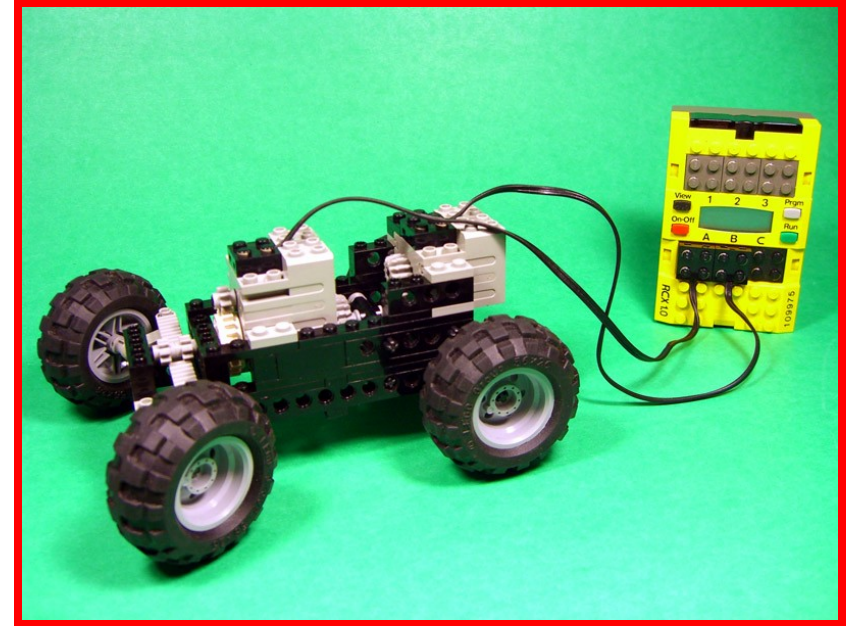

Saturday, October 23

Sunday, October 24

**Robo-Fest 2010 : Walk-In Try-It Opportunity**

## **LEGO Build & Test Area** **(Legomaster)**

### **Build Area**

- Design, Create and Build with TECHNIC LEGO!
- Build with Gears, Beams, Axles and Motors!
- Make mechanical creations that move!
- Test your creation at the Testing Station!
- Thousands of parts and elements to work with!